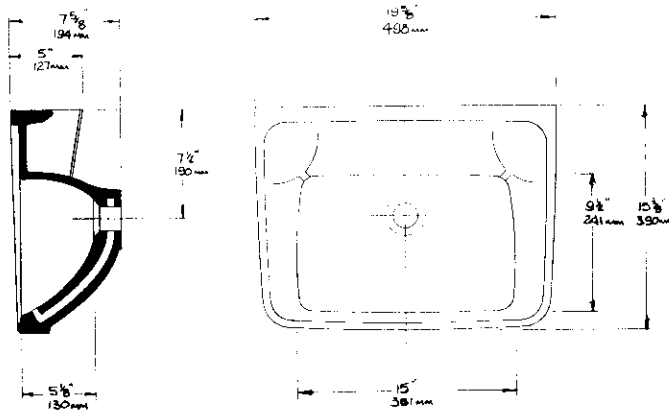

ISSUED BY GRUBER SYSTEMS INC. 25636 AVE. STANFORD, VALENCIA, CA 91355
GRUBER SYSTEMS RESERVES THE RIGHT TO CHANGE THIS INFORMATION AT ANY TIME WITHOUT PRIOR NOTICE

	CATALOG No.	DESCRIPTION	LIST PRICE		CAST WEIGHT
MALE	22882	1760 WALL UNIT			
FEMALE	428828	FFO-1760			SCALE 1" = 1'0"
INSERT					DATE 6-9-93
NAME	1760 WALL MOUNTED BASIN			©1992	REF. B-PD-398

25636 AVE. STANFORD, VALENCIA, CA 91355
ISSUED BY GRUBER SYSTEMS INC.
GRUBER SYSTEMS RESERVES THE RIGHT TO CHANGE THIS INFORMATION AT ANY TIME WITHOUT PRIOR NOTICE

CATALOG No.	DESCRIPTION	LIST PRICE	
MALE 62163	25" CORNER VANITY		CAST WEIGHT
FEMALE 821638	25" FFO CORNER VTY.		SCALE 1" = 1'0"
INSERT			DATE 6-9-93
NAME	25" CORNER VANITY		©1992 REF. B-PD-1471

CATALOG No.	DESCRIPTION	LIST PRICE	
MALE 64249	22" CORNER VANITY		CAST WEIGHT
FEMALE 842499	22" ULFF CORNER VTY		SCALE 1" = 1'0"
INSERT			DATE 6-9-93
NAME	22" CORNER VANITY		©1992 REF. B-PD-1471

25636 AVE. STANFORD, VALENCIA, CA 91355

ISSUED BY GRUBER SYSTEMS INC.

GRUBER SYSTEMS RESERVES THE RIGHT TO CHANGE THIS INFORMATION AT ANY TIME WITHOUT PRIOR NOTICE

	CATALOG No.	DESCRIPTION	LIST PRICE	
MALE	22880	1740 WALL UNIT		CAST WEIGHT SCALE 1" = 1'0" DATE 6-9-93
FEMALE	428808	FFO-1740		
INSERT				
NAME	1740 WALL MOUNTED BASIN		©1992	REF. B-PJ-396