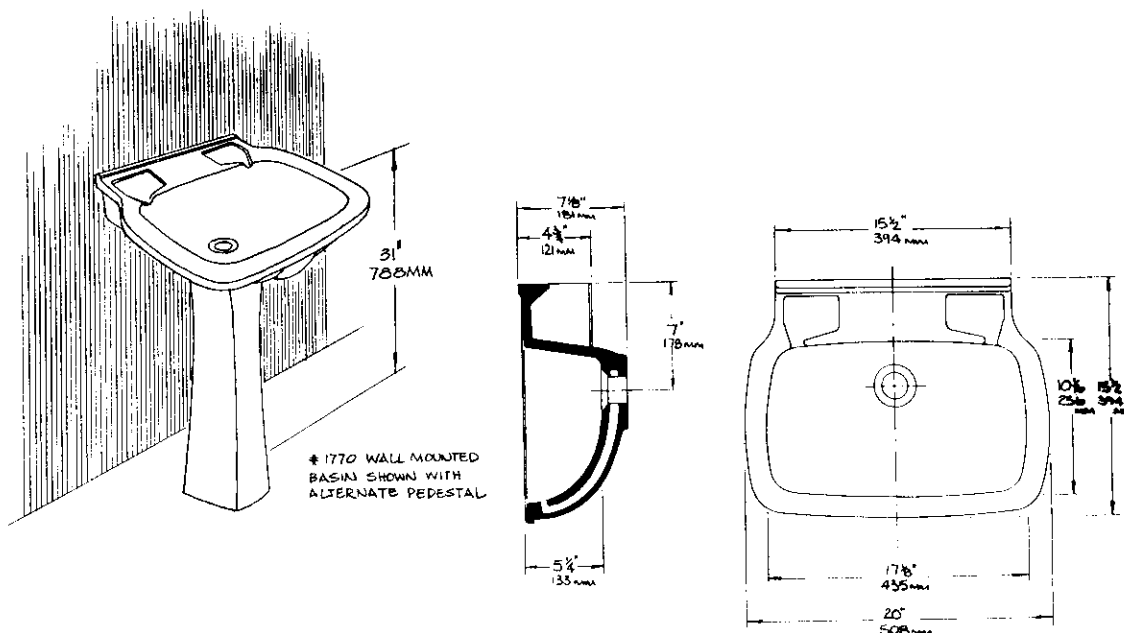

25636 AVE. STANFORD, VALENCIA, CA 91355
ISSUED BY GRUBER SYSTEMS INC.
GRUBER SYSTEMS RESERVES THE RIGHT TO CHANGE THIS INFORMATION AT ANY TIME WITHOUT PRIOR NOTICE

CATALOG No.	DESCRIPTION	LIST PRICE	
MALE 62163	25" CORNER VANITY		CAST WEIGHT
FEMALE 821638	25" FFO CORNER VTY.		SCALE 1" = 1'0"
INSERT			DATE 6-9-93
NAME	25" CORNER VANITY		©1992 REF. B-PD-1471

CATALOG No.	DESCRIPTION	LIST PRICE	
MALE 64249	22" CORNER VANITY		CAST WEIGHT
FEMALE 842499	22" ULFF CORNER VTY		SCALE 1" = 1'0"
INSERT			DATE 6-9-93
NAME	22" CORNER VANITY		©1992 REF. B-PD-1471

25636 AVE. STANFORD, VALENCIA, CA 91355

ISSUED BY GRUBER SYSTEMS INC.

GRUBER SYSTEMS RESERVES THE RIGHT TO CHANGE THIS INFORMATION AT ANY TIME WITHOUT PRIOR NOTICE

	CATALOG No.	DESCRIPTION	LIST PRICE	
MALE	22880	1740 WALL UNIT		CAST WEIGHT SCALE 1" = 1'0" DATE 6-9-93
FEMALE	428808	FFO-1740		
INSERT				
NAME	1740 WALL MOUNTED BASIN		©1992	REF. B-PJ-396

25636 AVE. STANFORD, VALENCIA, CA 91355

ISSUED BY GRUBER SYSTEMS INC.

GRUBER SYSTEMS RESERVES THE RIGHT TO CHANGE THIS INFORMATION AT ANY TIME WITHOUT PRIOR NOTICE

	22884	MINI PEDESTAL	
	42848	FEMALE MINI PEDESTAL	
	CATALOG No.	DESCRIPTION	LIST PRICE
MALE	22883	MINI PEDESTAL VANITY	
FEMALE	428838	FEMALE MINI PED VANITY	
INSERT			
NAME	1770 WALL MOUNTED BASIN		
			CAST WEIGHT
			SCALE 1" = 10"
			DATE 6-7-93
			©1992 REF. B-PD-5911