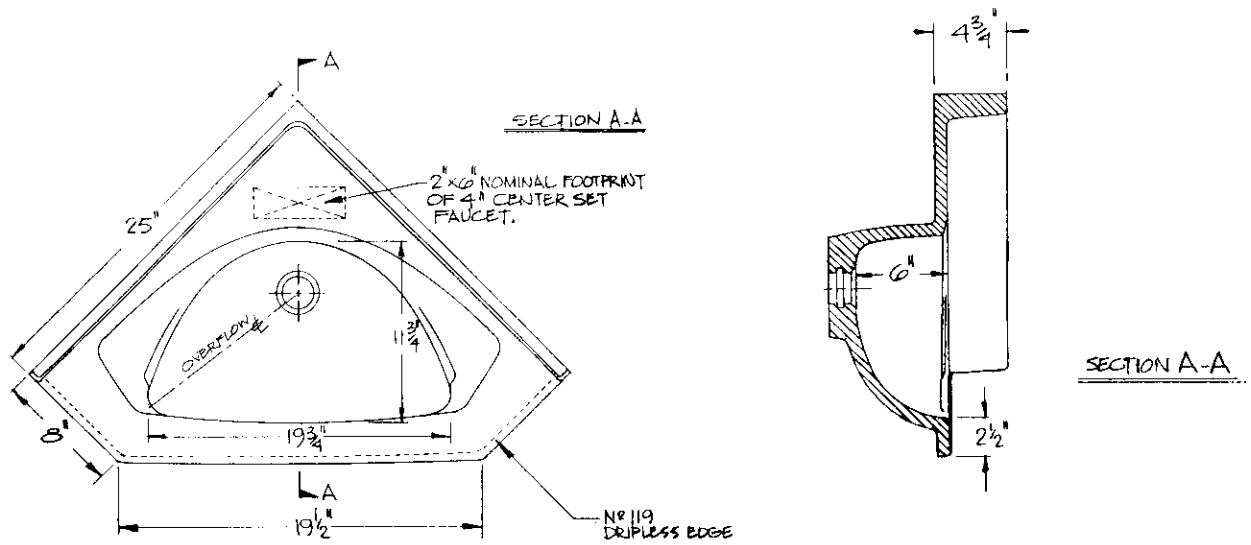

ISSUED BY GRUBER SYSTEMS INC. 25636 AVE. STANFORD, VALENCIA, CA 91355
GRUBER SYSTEMS RESERVES THE RIGHT TO CHANGE THIS INFORMATION AT ANY TIME WITHOUT PRIOR NOTICE

	CATALOG No.	DESCRIPTION	LIST PRICE		CAST WEIGHT
MALE	22882	1760 WALL UNIT			
FEMALE	428828	FFO-1760			SCALE 1" = 1'0"
INSERT					DATE 6-9-93
NAME	1760 WALL MOUNTED BASIN			©1992	REF. B-PD-398

25636 AVE. STANFORD, VALENCIA, CA 91355

ISSUED BY GRUBER SYSTEMS INC.

GRUBER SYSTEMS RESERVES THE RIGHT TO CHANGE THIS INFORMATION AT ANY TIME WITHOUT PRIOR NOTICE

	CATALOG No.	DESCRIPTION	LIST PRICE		CAST WEIGHT
MALE	22881	1750 WALL UNIT			
FEMALE	428818	FFC - 1750			SCALE 1" = 10"
INSERT					DATE 3-27-93
NAME	1750 WALL MOUNTED BASIN			©1992	REF. B+V-397

25636 AVE. STANFORD, VALENCIA, CA 91355
ISSUED BY GRUBER SYSTEMS INC.
GRUBER SYSTEMS RESERVES THE RIGHT TO CHANGE THIS INFORMATION AT ANY TIME WITHOUT PRIOR NOTICE

CATALOG No.	DESCRIPTION	LIST PRICE	
MALE 62163	25" CORNER VANITY		CAST WEIGHT
FEMALE 821638	25" FFO CORNER VTY.		SCALE 1" = 1'0"
INSERT			DATE 6-9-93
NAME	25" CORNER VANITY		©1992 REF. B-PD-1471

CATALOG No.	DESCRIPTION	LIST PRICE	
MALE 64249	22" CORNER VANITY		CAST WEIGHT
FEMALE 842499	22" ULFF CORNER VTY		SCALE 1" = 1'0"
INSERT			DATE 6-9-93
NAME	22" CORNER VANITY		©1992 REF. B-PD-1471

25636 AVE. STANFORD, VALENCIA, CA 91355