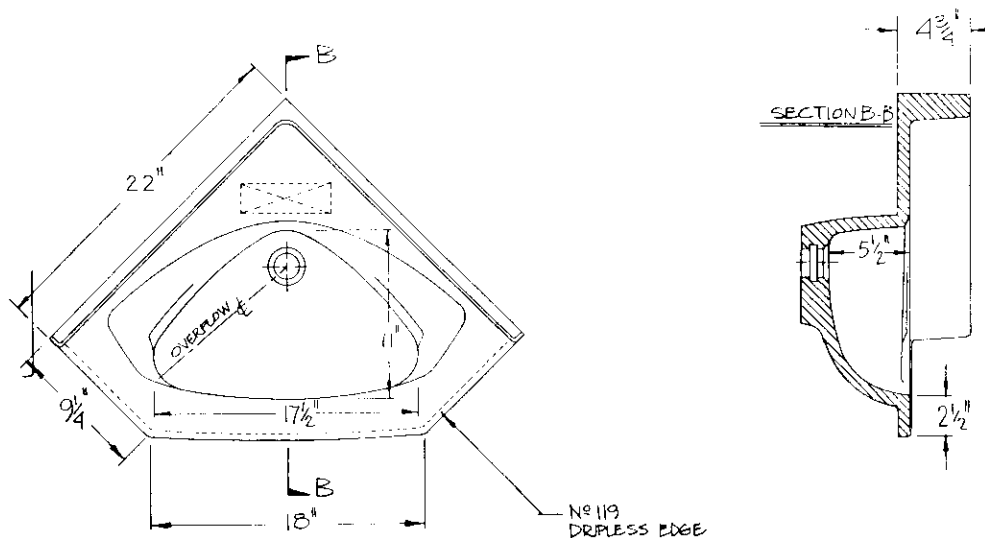

ISSUED BY GRUBER SYSTEMS INC. 25636 AVE. STANFORD, VALENCIA, CA 91355
GRUBER SYSTEMS RESERVES THE RIGHT TO CHANGE THIS INFORMATION AT ANY TIME WITHOUT PRIOR NOTICE

	CATALOG No.	DESCRIPTION	LIST PRICE		CAST WEIGHT
MALE	22882	1760 WALL UNIT			
FEMALE	428828	FFO-1760			SCALE 1" = 1'0"
INSERT					DATE 6-9-93
NAME	1760 WALL MOUNTED BASIN			©1992	REF. B-PD-398

25636 AVE. STANFORD, VALENCIA, CA 91355

ISSUED BY GRUBER SYSTEMS INC.

GRUBER SYSTEMS RESERVES THE RIGHT TO CHANGE THIS INFORMATION AT ANY TIME WITHOUT PRIOR NOTICE

	CATALOG No.	DESCRIPTION	LIST PRICE		CAST WEIGHT
MALE	22881	1750 WALL UNIT			
FEMALE	428818	FFC - 1750			SCALE 1" = 10"
INSERT					DATE 3-27-93
NAME	1750 WALL MOUNTED BASIN			©1992	REF. B+V-397

25636 AVE. STANFORD, VALENCIA, CA 91355
ISSUED BY GRUBER SYSTEMS INC.
GRUBER SYSTEMS RESERVES THE RIGHT TO CHANGE THIS INFORMATION AT ANY TIME WITHOUT PRIOR NOTICE

CATALOG No.	DESCRIPTION	LIST PRICE	
MALE 62163	25" CORNER VANITY		CAST WEIGHT
FEMALE 821638	25" FFO CORNER VTY.		SCALE 1" = 1'0"
INSERT			DATE 6-9-93
NAME	25" CORNER VANITY		©1992 REF. B-PD-1471

CATALOG No.	DESCRIPTION	LIST PRICE	
MALE 64249	22" CORNER VANITY		CAST WEIGHT
FEMALE 842499	22" ULFF CORNER VTY		SCALE 1" = 1'0"
INSERT			DATE 6-9-93
NAME	22" CORNER VANITY		©1992 REF. B-PD-1471

25636 AVE. STANFORD, VALENCIA, CA 91355