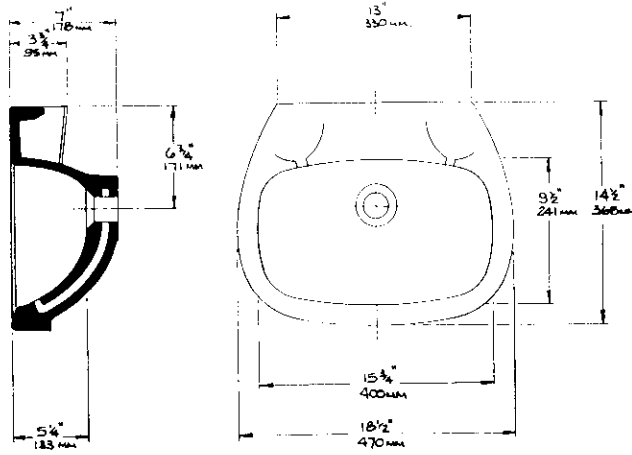

ISSUED BY GRUBER SYSTEMS INC. 25636 AVE. STANFORD, VALENCIA, CA 91355
GRUBER SYSTEMS RESERVES THE RIGHT TO CHANGE THIS INFORMATION AT ANY TIME WITHOUT PRIOR NOTICE

	CATALOG No.	DESCRIPTION	LIST PRICE		CAST WEIGHT
MALE	22882	1760 WALL UNIT			
FEMALE	428828	FFO-1760			SCALE 1" = 1'0"
INSERT					DATE 6-9-93
NAME	1760 WALL MOUNTED BASIN			©1992	REF. B-PD-398

25636 AVE. STANFORD, VALENCIA, CA 91355

ISSUED BY GRUBER SYSTEMS INC.

GRUBER SYSTEMS RESERVES THE RIGHT TO CHANGE THIS INFORMATION AT ANY TIME WITHOUT PRIOR NOTICE

	CATALOG No.	DESCRIPTION	LIST PRICE		CAST WEIGHT
MALE	22881	1750 WALL UNIT			
FEMALE	428818	FFC - 1750			SCALE 1" = 10"
INSERT					DATE 3-27-93
NAME	1750 WALL MOUNTED BASIN			©1992	REF. B+V-397

25636 AVE. STANFORD, VALENCIA, CA 91355
ISSUED BY GRUBER SYSTEMS INC.
GRUBER SYSTEMS RESERVES THE RIGHT TO CHANGE THIS INFORMATION AT ANY TIME WITHOUT PRIOR NOTICE

CATALOG No.	DESCRIPTION	LIST PRICE	
MALE 62163	25" CORNER VANITY		CAST WEIGHT
FEMALE 821638	25" FFO CORNER VTY.		SCALE 1" = 1'0"
INSERT			DATE 6-9-93
NAME	25" CORNER VANITY		©1992 REF. B-PD-1471

CATALOG No.	DESCRIPTION	LIST PRICE	
MALE 64249	22" CORNER VANITY		CAST WEIGHT
FEMALE 842499	22" ULFF CORNER VTY		SCALE 1" = 1'0"
INSERT			DATE 6-9-93
NAME	22" CORNER VANITY		©1992 REF. B-PD-1471

25636 AVE. STANFORD, VALENCIA, CA 91355