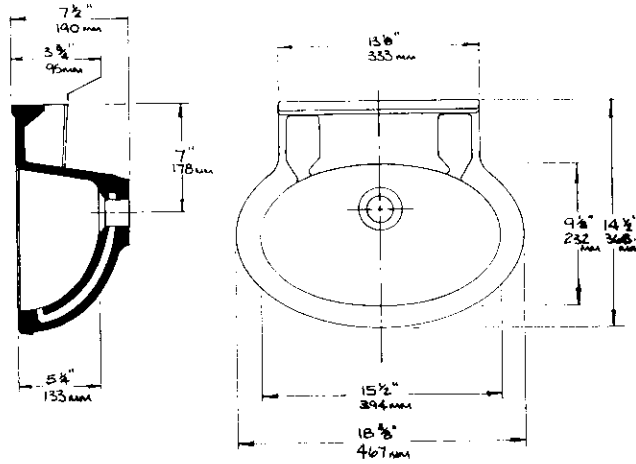

ISSUED BY GRUBER SYSTEMS INC. 25636 AVE. STANFORD, VALENCIA, CA 91355
GRUBER SYSTEMS RESERVES THE RIGHT TO CHANGE THIS INFORMATION AT ANY TIME WITHOUT PRIOR NOTICE

	CATALOG No.	DESCRIPTION	LIST PRICE		CAST WEIGHT
MALE	22882	1760 WALL UNIT			
FEMALE	428828	FFO-1760			SCALE 1" = 1'0"
INSERT					DATE 6-9-93
NAME	1760 WALL MOUNTED BASIN			©1992	REF. B-PD-398

25636 AVE. STANFORD, VALENCIA, CA 91355

ISSUED BY GRUBER SYSTEMS INC.

GRUBER SYSTEMS RESERVES THE RIGHT TO CHANGE THIS INFORMATION AT ANY TIME WITHOUT PRIOR NOTICE

	CATALOG No.	DESCRIPTION	LIST PRICE		CAST WEIGHT
MALE	22881	1750 WALL UNIT			
FEMALE	428818	FFC - 1750			SCALE 1" = 10"
INSERT					DATE 3-27-93
NAME	1750 WALL MOUNTED BASIN			©1992	REF. B+V-397

25636 AVE. STANFORD, VALENCIA, CA 91355
ISSUED BY GRUBER SYSTEMS INC.
GRUBER SYSTEMS RESERVES THE RIGHT TO CHANGE THIS INFORMATION AT ANY TIME WITHOUT PRIOR NOTICE

CATALOG No.	DESCRIPTION	LIST PRICE	
MALE 62163	25" CORNER VANITY		CAST WEIGHT
FEMALE 821638	25" FFO CORNER VTY.		SCALE 1" = 1'0"
INSERT			DATE 6-9-93
NAME	25" CORNER VANITY		©1992 REF. B-PD-1471

CATALOG No.	DESCRIPTION	LIST PRICE	
MALE 64249	22" CORNER VANITY		CAST WEIGHT
FEMALE 842499	22" ULFF CORNER VTY		SCALE 1" = 1'0"
INSERT			DATE 6-9-93
NAME	22" CORNER VANITY		©1992 REF. B-PD-1471

25636 AVE. STANFORD, VALENCIA, CA 91355