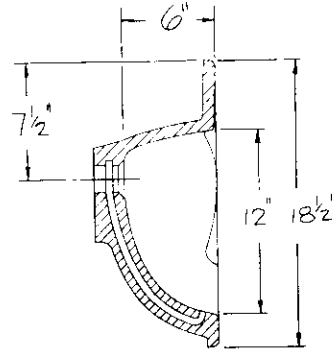

ISSUED BY GRUBER SYSTEMS INC. 25636 AVE. STANFORD, VALENCIA, CA 91355
GRUBER SYSTEMS RESERVES THE RIGHT TO CHANGE THIS INFORMATION AT ANY TIME WITHOUT PRIOR NOTICE

	CATALOG No.	DESCRIPTION	LIST PRICE	
MALE	20099	102 - PEARL		CAST WEIGHT SCALE 1" = 10" DATE 5-12-92
FEMALE	400998	FFL-102-PEARL		
INSERT				
NAME	'PEARL' DELUXE DROP-IN BOWL		©1992	REF. B-PD-920