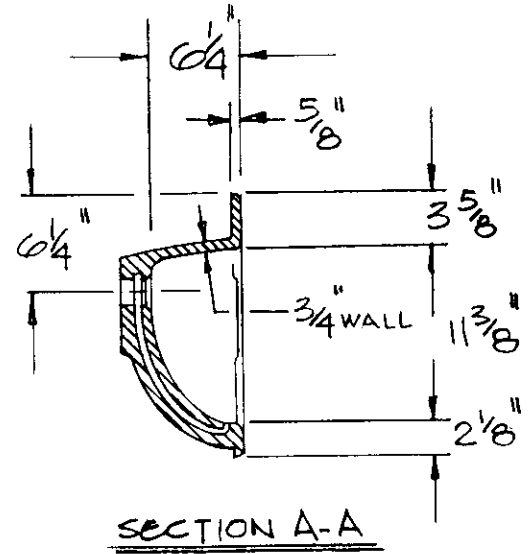

		SPEEDY PLUG		
	CATALOG No.	DESCRIPTION	LIST PRICE	
MALE	20091	102-16x19 OVAL		CAST WEIGHT
FEMALE	400918	FFL-102-OVAL		SCALE 1" = 1'0"
INSERT				DATE 5-13-92
NAME	16" X 19" DROP-IN BOWL		©1992	REF. B-PD-675

	CATALOG No.	DESCRIPTION	LIST PRICE
MALE	20084	102-FDL-12	
FEMALE	400838	FFO-FDL	
INSERT			
NAME	FLEUR-DE-LYS DROP-IN		

CAST WEIGHT
SCALE 1" = 1'0"
DATE 4-21-92
©1992 REF. B-PD-1374

ISSUED BY GRUBER SYSTEMS INC. 25636 AVE. STANFORD, VALENCIA, CA 91355
GRUBER SYSTEMS RESERVES THE RIGHT TO CHANGE THIS INFORMATION AT ANY TIME WITHOUT PRIOR NOTICE

	CATALOG No.	DESCRIPTION	LIST PRICE	
MALE	20088	102-DD DIAMOND		CAST WEIGHT SCALE 1" = 10" DATE 5-12-92
FEMALE	400888	FFL-102-DD		
INSERT				
NAME	"DIAMOND" DROP-IN BOWL			©1992 REF. B-PD-1194

ISSUED BY GRUBER SYSTEMS INC. 25636 AVE. STANFORD, VALENCIA, CA 91355
GRUBER SYSTEMS RESERVES THE RIGHT TO CHANGE THIS INFORMATION AT ANY TIME WITHOUT PRIOR NOTICE

		SPEEDY PLUG	
	CATALOG No.	DESCRIPTION	LIST PRICE
MALE	20094	102-LDD LITTLE DIAMOND	
FEMALE	400948	FFL-102-LDD	
INSERT			
NAME	"LITTLE DIAMOND" DROP IN BOWL		©1992
			CAST WEIGHT
			SCALE 1" = 1'0"
			DATE 5-12-92
			REF. B-PD-1192