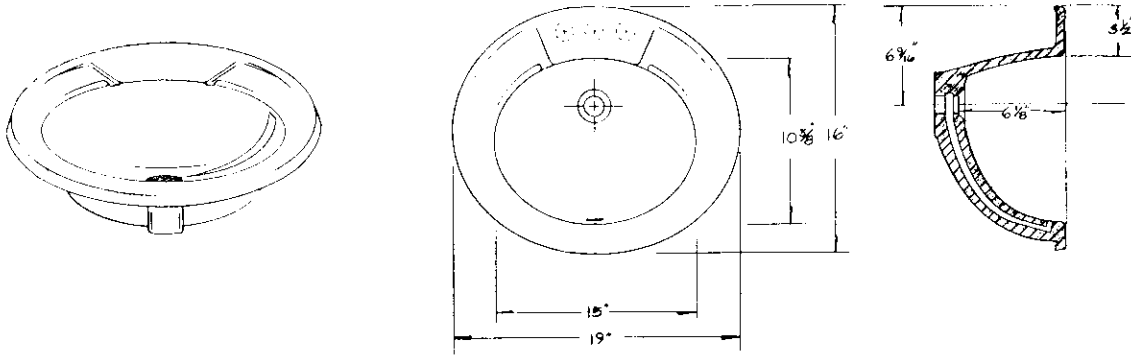

25636 AVE. STANFORD, VALENCIA, CA 91355
ISSUED BY GRUBER SYSTEMS INC.
GRUBER SYSTEMS RESERVES THE RIGHT TO CHANGE THIS INFORMATION AT ANY TIME WITHOUT PRIOR NOTICE

		SPEEDY PLUG		
	CATALOG No.	DESCRIPTION	LIST PRICE	
MALE	20092	102-10x19 OVAL W/S.D.		CAST WEIGHT
FEMALE	400918	FFL-102-OVAL		SCALE 1" = 1'0"
INSERT				DATE 5-13-92
NAME	16" X 19" DROP-IN BOWL W/SOAPDISHES		©1992	REF. B-PD-671

		SPEEDY PLUG		
	CATALOG No.	DESCRIPTION	LIST PRICE	
MALE	20091	102-16x19 OVAL		CAST WEIGHT
FEMALE	400918	FFL-102-OVAL		SCALE 1" = 1'0"
INSERT				DATE 5-13-92
NAME	16" X 19" DROP-IN BOWL		©1992	REF. B-PD-675

25636 AVE. STANFORD, VALENCIA, CA 91355

ISSUED BY GRUBER SYSTEMS INC.

GRUBER SYSTEMS RESERVES THE RIGHT TO CHANGE THIS INFORMATION AT ANY TIME WITHOUT PRIOR NOTICE

		SPEEDY PLUG	
	CATALOG No.	DESCRIPTION	LIST PRICE
MALE	20104	102 - CHRYSTAL	
FEMALE	401048	FFL-102-CHRYSTAL	
INSERT			
NAME	"CHRYSTAL" DROP-IN BOWL		©1992
			CAST WEIGHT
			SCALE 1" = 1'0"
			DATE 5-12-92
			REF. B-PD-1093