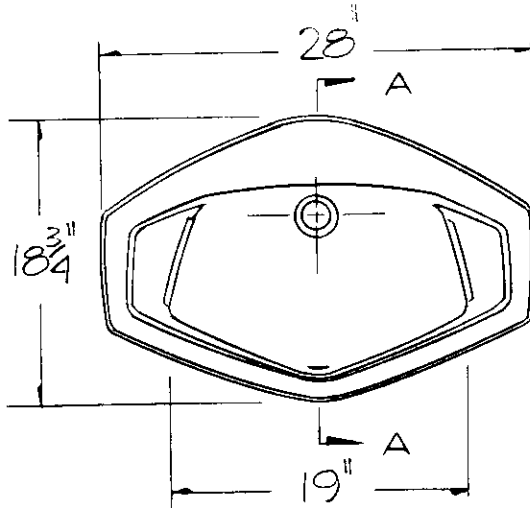

		SPEEDY PLUG		
	CATALOG No.	DESCRIPTION	LIST PRICE	
MALE	20091	102-16x19 OVAL		CAST WEIGHT
FEMALE	400918	FFL-102-OVAL		SCALE 1" = 1'0"
INSERT				DATE 5-13-92
NAME	16" X 19" DROP-IN BOWL		©1992	REF. B-PD-675

25636 AVE. STANFORD, VALENCIA, CA 91355

ISSUED BY GRUBER SYSTEMS INC.

GRUBER SYSTEMS RESERVES THE RIGHT TO CHANGE THIS INFORMATION AT ANY TIME WITHOUT PRIOR NOTICE

		SPEEDY PLUG	
	CATALOG No.	DESCRIPTION	LIST PRICE
MALE	20104	102 - CHRYSTAL	
FEMALE	401048	FFL-102-CHRYSTAL	
INSERT			
NAME	"CHRYSTAL" DROP-IN BOWL		©1992
			CAST WEIGHT
			SCALE 1" = 1'0"
			DATE 5-12-92
			REF. B-PD-1093

	CATALOG No.	DESCRIPTION	LIST PRICE
MALE	20084	102-FDL-12	
FEMALE	400838	FFO-FDL	
INSERT			
NAME	FLEUR-DE-LYS DROP-IN		

CAST WEIGHT
SCALE 1" = 1'0"
DATE 4-21-92
©1992 REF. B-PD-1374

ISSUED BY GRUBER SYSTEMS INC. 25636 AVE. STANFORD, VALENCIA, CA 91355
GRUBER SYSTEMS RESERVES THE RIGHT TO CHANGE THIS INFORMATION AT ANY TIME WITHOUT PRIOR NOTICE

	CATALOG No.	DESCRIPTION	LIST PRICE	
MALE	20088	102-DD DIAMOND		CAST WEIGHT SCALE 1" = 10" DATE 5-12-92
FEMALE	400888	FFL-102-DD		
INSERT				
NAME	"DIAMOND" DROP-IN BOWL			©1992 REF. B-PD-1194

ISSUED BY GRUBER SYSTEMS INC. 25636 AVE. STANFORD, VALENCIA, CA 91355
GRUBER SYSTEMS RESERVES THE RIGHT TO CHANGE THIS INFORMATION AT ANY TIME WITHOUT PRIOR NOTICE