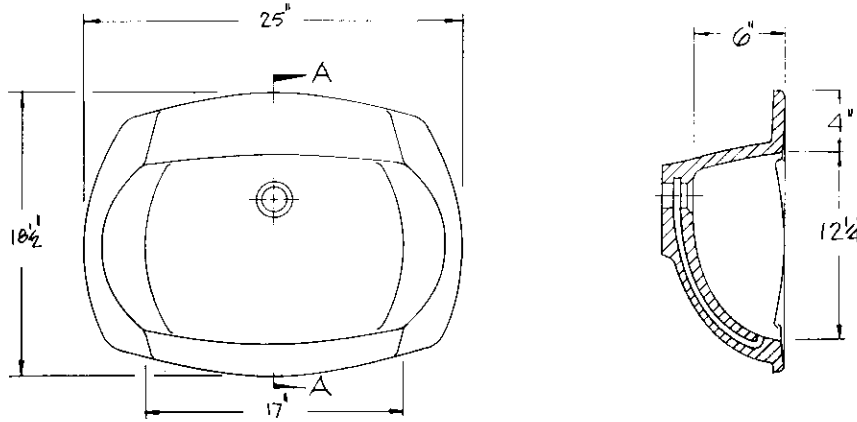

ISSUED BY GRUBER SYSTEMS INC. 25636 AVE. STANFORD, VALENCIA, CA 91355
GRUBER SYSTEMS RESERVES THE RIGHT TO CHANGE THIS INFORMATION AT ANY TIME WITHOUT PRIOR NOTICE

		SPEEDY PLUG	
		DESCRIPTION	LIST PRICE
MALE	20103	102 OPAL	
FEMALE	401038	FFL-102 OPAL	
INSERT			
NAME	"OPAL" DROP-IN BOWL		©1992
			CAST WEIGHT
			SCALE 1" = 1'0"
			DATE 5-13-92
			REF. B-PD-1095