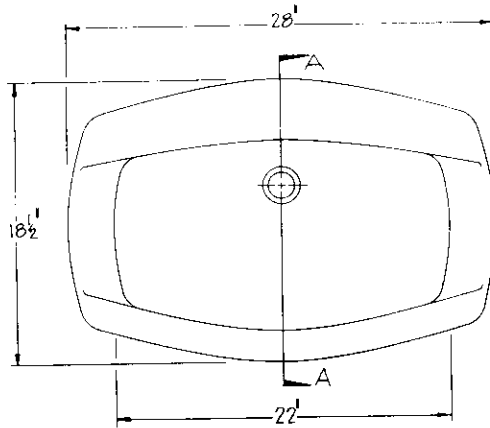

ISSUED BY GRUBER SYSTEMS INC. 25636 AVE. STANFORD, VALENCIA, CA 91355
GRUBER SYSTEMS RESERVES THE RIGHT TO CHANGE THIS INFORMATION AT ANY TIME WITHOUT PRIOR NOTICE

	CATALOG No.	DESCRIPTION	LIST PRICE	
		SPEEDY PLUG		
MALE	20096	10Z RECT. DELUXE		CAST WEIGHT SCALE 1" = 10" DATE 5-12-92
FEMALE	40096B	FFL-10Z-RECT. DELUXE		
INSERT				
NAME	RECTANGULAR DELUXE DROP-IN BOWL		©1992	REF. B-PD-750