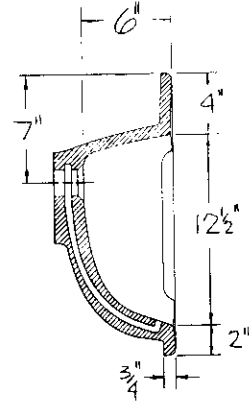

ISSUED BY GRUBER SYSTEMS INC. 25636 AVE. STANFORD, VALENCIA, CA 91355
GRUBER SYSTEMS RESERVES THE RIGHT TO CHANGE THIS INFORMATION AT ANY TIME WITHOUT PRIOR NOTICE

	CATALOG No.	DESCRIPTION	LIST PRICE	
		SPEEDY PLUG		
MALE	20096	10Z RECT. DELUXE		CAST WEIGHT SCALE 1" = 10" DATE 5-12-92
FEMALE	40096B	FFL-10Z-RECT. DELUXE		
INSERT				
NAME	RECTANGULAR DELUXE DROP-IN BOWL		©1992	REF. B-PD-750