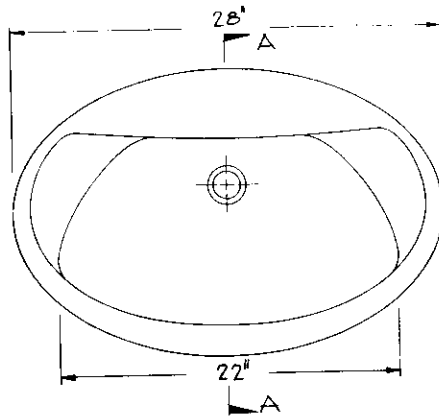

ISSUED BY GRUBER SYSTEMS INC. 25636 AVE. STANFORD, VALENCIA, CA 91355
GRUBER SYSTEMS RESERVES THE RIGHT TO CHANGE THIS INFORMATION AT ANY TIME WITHOUT PRIOR NOTICE

	CATALOG No.	DESCRIPTION	LIST PRICE	
MALE	20099	102 - PEARL		CAST WEIGHT SCALE 1" = 10" DATE 5-12-92
FEMALE	400998	FFL-102-PEARL		
INSERT				
NAME	'PEARL' DELUXE DROP-IN BOWL		©1992	REF. B-PD-920