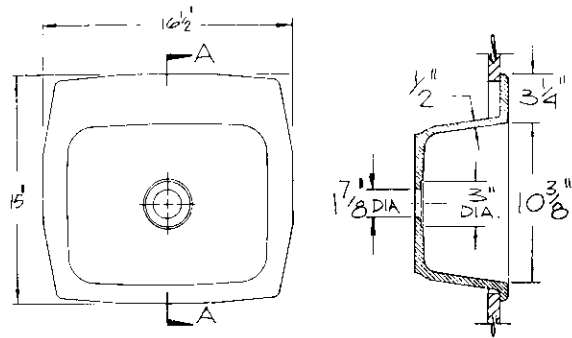

ISSUED BY GRUBER SYSTEMS INC. 25636 AVE. STANFORD, VALENCIA, CA 91355
GRUBER SYSTEMS RESERVES THE RIGHT TO CHANGE THIS INFORMATION AT ANY TIME WITHOUT PRIOR NOTICE

	013049	SPEEDY PLUG	
	CATALOG No.	DESCRIPTION	LIST PRICE
MALE	20100	102-15" X 16" BAR	
FEMALE	401008	FFL-102-15" X 16" BAR	
INSERT			
NAME	DROP IN BAR BOWL 15" X 16 1/2"		©1992
			CAST WEIGHT
			SCALE 1" = 1' 0"
			DATE 5-12-92
			REF. B-PD-1033