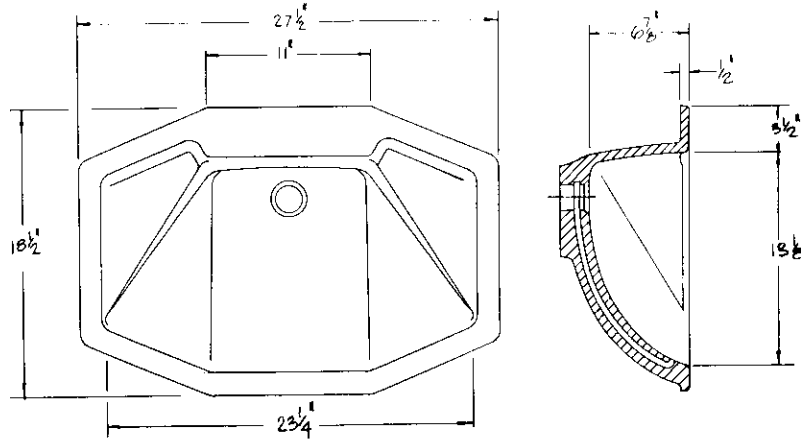

25636 AVE. STANFORD, VALENCIA, CA 91355
ISSUED BY GRUBER SYSTEMS INC.
GRUBER SYSTEMS RESERVES THE RIGHT TO CHANGE THIS INFORMATION AT ANY TIME WITHOUT PRIOR NOTICE

		SPEEDY PLUG		
	CATALOG No.	DESCRIPTION	LIST PRICE	
MALE	20092	102-10x19 OVAL W/S.D.		CAST WEIGHT
FEMALE	400918	FFL-102-OVAL		SCALE 1" = 1'0"
INSERT				DATE 5-13-92
NAME	16" X 19" DROP-IN BOWL W/SOAPDISHES		©1992	REF. B-PD-671

		SPEEDY PLUG		
	CATALOG No.	DESCRIPTION	LIST PRICE	
MALE	20091	102-16x19 OVAL		CAST WEIGHT
FEMALE	400918	FFL-102-OVAL		SCALE 1" = 1'0"
INSERT				DATE 5-13-92
NAME	16" X 19" DROP-IN BOWL		©1992	REF. B-PD-675

25636 AVE. STANFORD, VALENCIA, CA 91355

ISSUED BY GRUBER SYSTEMS INC.

GRUBER SYSTEMS RESERVES THE RIGHT TO CHANGE THIS INFORMATION AT ANY TIME WITHOUT PRIOR NOTICE

		SPEEDY PLUG	
	CATALOG No.	DESCRIPTION	LIST PRICE
MALE	20104	102 - CHRYSTAL	
FEMALE	401048	FFL-102-CHRYSTAL	
INSERT			
NAME	"CHRYSTAL" DROP-IN BOWL		©1992
			CAST WEIGHT
			SCALE 1" = 1'0"
			DATE 5-12-92
			REF. B-PD-1093

	CATALOG No.	DESCRIPTION	LIST PRICE
MALE	20084	102-FDL-12	
FEMALE	400838	FFO-FDL	
INSERT			
NAME	FLEUR-DE-LYS DROP-IN		

CAST WEIGHT
SCALE 1" = 1'0"
DATE 4-21-92
©1992 REF. B-PD-1374

ISSUED BY GRUBER SYSTEMS INC. 25636 AVE. STANFORD, VALENCIA, CA 91355
GRUBER SYSTEMS RESERVES THE RIGHT TO CHANGE THIS INFORMATION AT ANY TIME WITHOUT PRIOR NOTICE