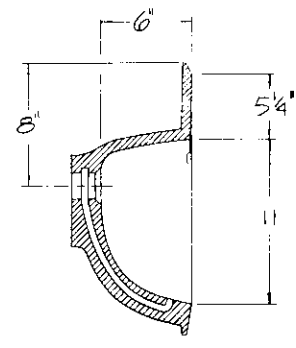

ISSUED BY GRUBER SYSTEMS INC. 25636 AVE. STANFORD, VALENCIA, CA 91355
GRUBER SYSTEMS RESERVES THE RIGHT TO CHANGE THIS INFORMATION AT ANY TIME WITHOUT PRIOR NOTICE

	013048	SPEEDY PLUG	
	CATALOG No.	DESCRIPTION	LIST PRICE
MALE	20002	102-AA	
FEMALE	400028	FFL-102-AA	
INSERT			
NAME	"TOPAZ" DROP-IN BOWL		©1992
			CAST WEIGHT
			SCALE 1" = 1'0"
			DATE 5-13-92
			REF. B-PD-839