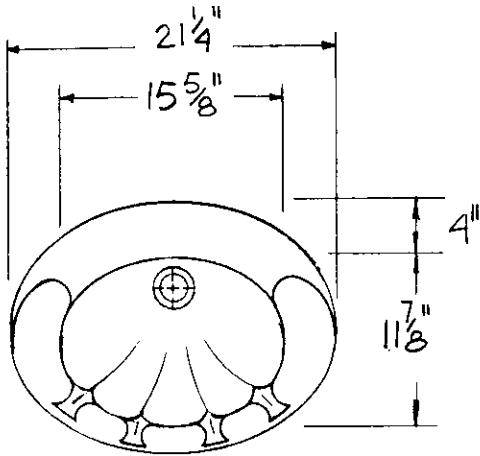

		SPEEDY PLUG		
	CATALOG No.	DESCRIPTION	LIST PRICE	
MALE	20091	102-16x19 OVAL		CAST WEIGHT
FEMALE	400918	FFL-102-OVAL		SCALE 1" = 1'0"
INSERT				DATE 5-13-92
NAME	16" X 19" DROP-IN BOWL		©1992	REF. B-PD-675

ISSUED BY GRUBER SYSTEMS INC. 25636 AVE. STANFORD, VALENCIA, CA 91355
GRUBER SYSTEMS RESERVES THE RIGHT TO CHANGE THIS INFORMATION AT ANY TIME WITHOUT PRIOR NOTICE

	CATALOG No.	DESCRIPTION	LIST PRICE	
MALE	20098	102-19" ROUND W/S.D.		CAST WEIGHT SCALE 1" = 10" DATE 5-13-92
FEMALE	400988	FFL-102- ROUND		
INSERT				
NAME	19" ROUND DROP-IN BOWL WITH SOAP DISHES		©1992	REF. B-PD-888

25636 AVE. STANFORD, VALENCIA, CA 91355

ISSUED BY GRUBER SYSTEMS INC.

GRUBER SYSTEMS RESERVES THE RIGHT TO CHANGE THIS INFORMATION AT ANY TIME WITHOUT PRIOR NOTICE

	CATALOG No.	DESCRIPTION	LIST PRICE	
MALE	20086	102-AQ		CAST WEIGHT SCALE 1" = 1'0" DATE 5-13-92
FEMALE	400868	FFL-102-AQ		
INSERT				
NAME	"AQUARIUS" DROP-IN BOWL			©1992 REF. B-PD-1098

ISSUED BY GRUBER SYSTEMS INC. 25636 AVE. STANFORD, VALENCIA, CA 91355
GRUBER SYSTEMS RESERVES THE RIGHT TO CHANGE THIS INFORMATION AT ANY TIME WITHOUT PRIOR NOTICE

	CATALOG No.	DESCRIPTION	LIST PRICE	
		SPEEDY PLUG		
MALE	20089	102 - OMNI		CAST WEIGHT SCALE 1" = 1'0" DATE 5-13-92
FEMALE	400898	FFL - 102 - OMNI		
INSERT				
NAME	"OMNI" DROP-IN BOWL		©1992	REF. B-PD-1066