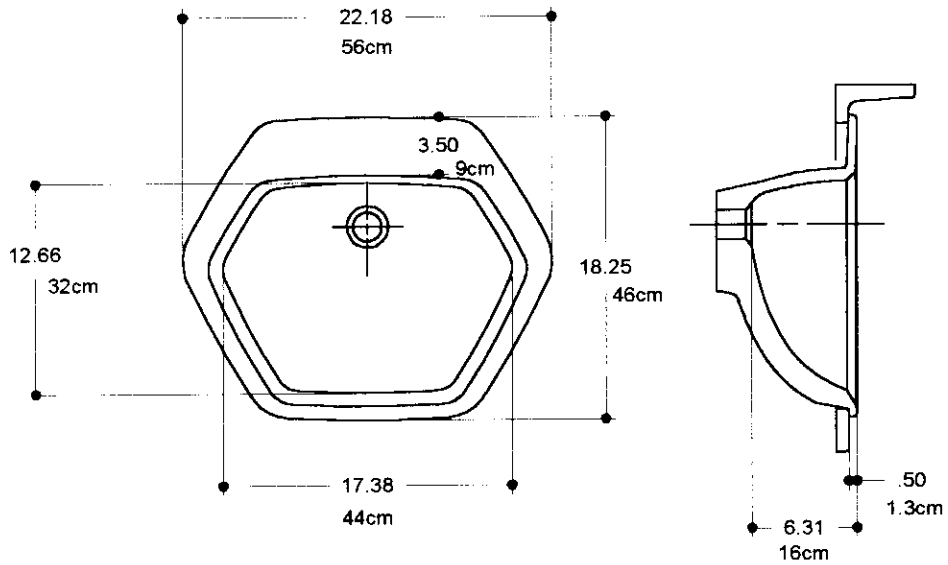

GRUBER SYSTEMS RESERVES THE RIGHT TO CHANGE THIS INFORMATION AT ANY TIME WITHOUT PRIOR NOTICE. ISSUED BY GRUBER SYSTEMS INC., 25636 AVENUE STANFORD, VALENCIA, CA 91355, USA. COPYRIGHT 1995

MOLD PART	CATALOG No.	DESCRIPTION
MALE	20115-M	META 102 HEXAGON
FEMALE	401158-M	META FFL 102 HEXAGON
SPEEDY PLUG	28209	FG 102 HEX. SDEEDY PLUG
NAME	HEXAGON DROP IN BOWL	
CAST WEIGHT	SCALE 1' = 1' 0"	DATE 3-6-95
		PAGE No. BD-19