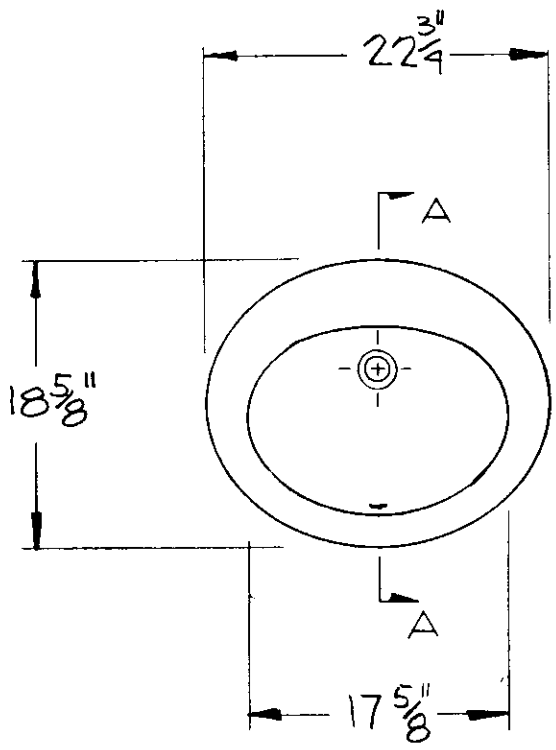

25636 AVE. STANFORD, VALENCIA, CA 91355

ISSUED BY GRUBER SYSTEMS INC.

GRUBER SYSTEMS RESERVES THE RIGHT TO CHANGE THIS INFORMATION AT ANY TIME WITHOUT PRIOR NOTICE

	CATALOG No.	DESCRIPTION	LIST PRICE	
MALE	20086	102-AQ		CAST WEIGHT SCALE 1" = 1'0" DATE 5-13-92
FEMALE	400868	FFL-102-AQ		
INSERT				
NAME	"AQUARIUS" DROP-IN BOWL			©1992 REF. B-PD-1098