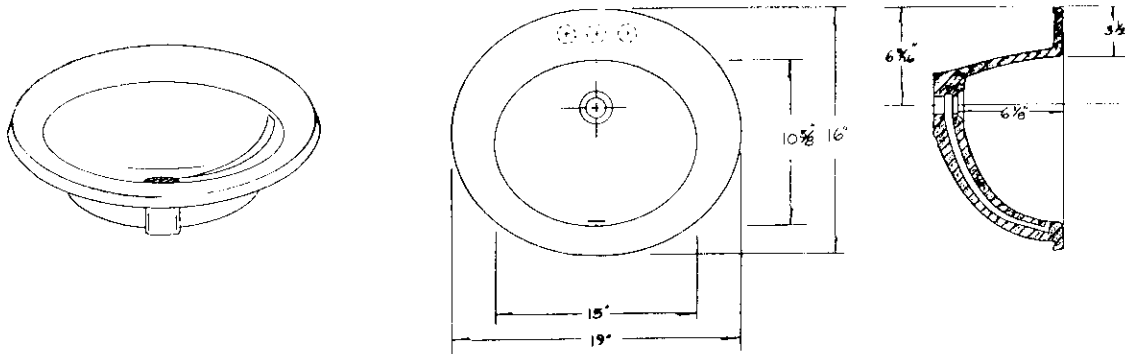

25636 AVE. STANFORD, VALENCIA, CA 91355
ISSUED BY GRUBER SYSTEMS INC.
GRUBER SYSTEMS RESERVES THE RIGHT TO CHANGE THIS INFORMATION AT ANY TIME WITHOUT PRIOR NOTICE

		SPEEDY PLUG		
	CATALOG No.	DESCRIPTION	LIST PRICE	
MALE	20092	102-10x19 OVAL W/S.D.		CAST WEIGHT
FEMALE	400918	FFL-102-OVAL		SCALE 1" = 1'0"
INSERT				DATE 5-13-92
NAME	16" X 19" DROP-IN BOWL W/SOAPDISHES		©1992	REF. B-PD-671

		SPEEDY PLUG		
	CATALOG No.	DESCRIPTION	LIST PRICE	
MALE	20091	102-16x19 OVAL		CAST WEIGHT
FEMALE	400918	FFL-102-OVAL		SCALE 1" = 1'0"
INSERT				DATE 5-13-92
NAME	16" X 19" DROP-IN BOWL		©1992	REF. B-PD-675

25636 AVE. STANFORD, VALENCIA, CA 91355

ISSUED BY GRUBER SYSTEMS INC.

GRUBER SYSTEMS RESERVES THE RIGHT TO CHANGE THIS INFORMATION AT ANY TIME WITHOUT PRIOR NOTICE

		SPEEDY PLUG	
	CATALOG No.	DESCRIPTION	LIST PRICE
MALE	20104	102 - CHRYSTAL	
FEMALE	401048	FFL-102-CHRYSTAL	
INSERT			
NAME	"CHRYSTAL" DROP-IN BOWL		©1992
			CAST WEIGHT
			SCALE 1" = 1'0"
			DATE 5-12-92
			REF. B-PD-1093