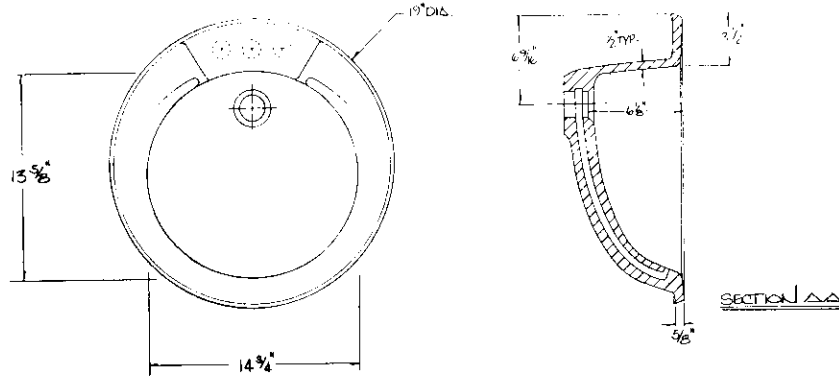

ISSUED BY GRUBER SYSTEMS INC. 25636 AVE. STANFORD, VALENCIA, CA 91355
GRUBER SYSTEMS RESERVES THE RIGHT TO CHANGE THIS INFORMATION AT ANY TIME WITHOUT PRIOR NOTICE

	CATALOG No.	DESCRIPTION	LIST PRICE	
MALE	20098	102-19" ROUND W/S.D.		CAST WEIGHT SCALE 1" = 10" DATE 5-13-92
FEMALE	400988	FFL-102- ROUND		
INSERT				
NAME	19" ROUND DROP-IN BOWL WITH SOAP DISHES		©1992	REF. B-PD-888