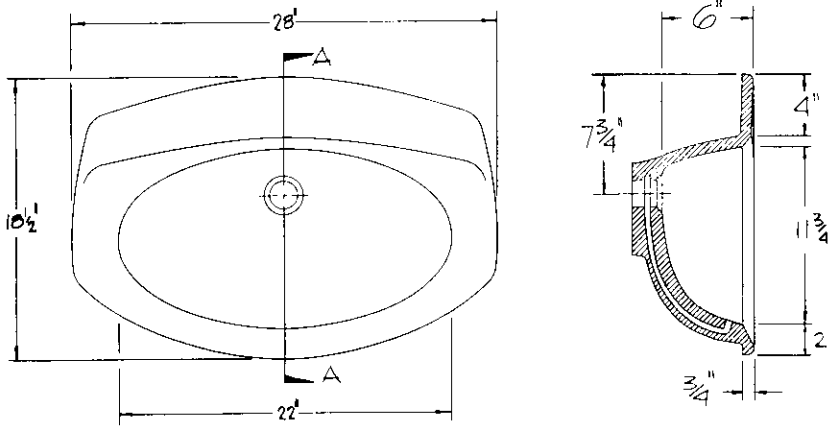

		SPEEDY PLUG		
	CATALOG No.	DESCRIPTION	LIST PRICE	
MALE	20091	102-16x19 OVAL		CAST WEIGHT
FEMALE	400918	FFL-102-OVAL		SCALE 1" = 1'0"
INSERT				DATE 5-13-92
NAME	16" X 19" DROP-IN BOWL		©1992	REF. B-PD-675

	CATALOG No.	DESCRIPTION	LIST PRICE
MALE	20084	102-FDL-12	
FEMALE	400838	FFO-FDL	
INSERT			
NAME	FLEUR-DE-LYS DROP-IN		

CAST WEIGHT
SCALE 1" = 1'0"
DATE 4-21-92
©1992 REF. B-PD-1374

ISSUED BY GRUBER SYSTEMS INC. 25636 AVE. STANFORD, VALENCIA, CA 91355
GRUBER SYSTEMS RESERVES THE RIGHT TO CHANGE THIS INFORMATION AT ANY TIME WITHOUT PRIOR NOTICE

	CATALOG No.	DESCRIPTION	LIST PRICE	
MALE	20088	102-DD DIAMOND		CAST WEIGHT SCALE 1" = 10" DATE 5-12-92
FEMALE	400888	FFL-102-DD		
INSERT				
NAME	"DIAMOND" DROP-IN BOWL			©1992 REF. B-PD-1194

ISSUED BY GRUBER SYSTEMS INC. 25636 AVE. STANFORD, VALENCIA, CA 91355
GRUBER SYSTEMS RESERVES THE RIGHT TO CHANGE THIS INFORMATION AT ANY TIME WITHOUT PRIOR NOTICE

		SPEEDY PLUG	
	CATALOG No.	DESCRIPTION	LIST PRICE
MALE	20094	102-LDD LITTLE DIAMOND	
FEMALE	400948	FFL-102-LDD	
INSERT			
NAME	"LITTLE DIAMOND" DROP IN BOWL		©1992
			CAST WEIGHT
			SCALE 1" = 1'0"
			DATE 5-12-92
			REF. B-PD-1192