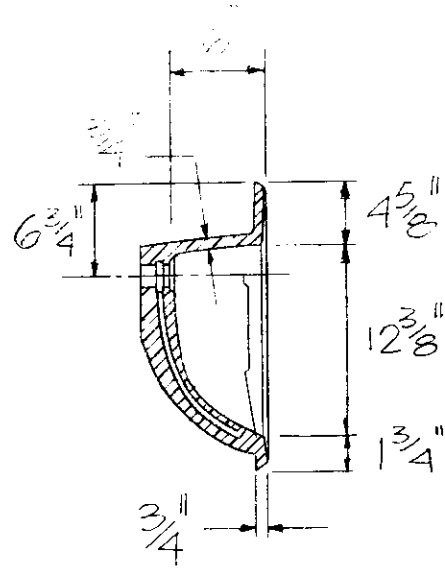

		SPEEDY PLUG		
	CATALOG No.	DESCRIPTION	LIST PRICE	
MALE	20091	102-16x19 OVAL		CAST WEIGHT
FEMALE	400918	FFL-102-OVAL		SCALE 1" = 1'0"
INSERT				DATE 5-13-92
NAME	16" X 19" DROP-IN BOWL		©1992	REF. B-PD-675

25636 AVE. STANFORD, VALENCIA, CA 91355

ISSUED BY GRUBER SYSTEMS INC.

GRUBER SYSTEMS RESERVES THE RIGHT TO CHANGE THIS INFORMATION AT ANY TIME WITHOUT PRIOR NOTICE

		SPEEDY PLUG	
	CATALOG No.	DESCRIPTION	LIST PRICE
MALE	20104	102 - CHRYSTAL	
FEMALE	401048	FFL-102-CHRYSTAL	
INSERT			
NAME	"CHRYSTAL" DROP-IN BOWL		©1992
			CAST WEIGHT
			SCALE 1" = 1'0"
			DATE 5-12-92
			REF. B-PD-1093

	CATALOG No.	DESCRIPTION	LIST PRICE
MALE	20084	102-FDL-12	
FEMALE	400838	FFO-FDL	
INSERT			
NAME	FLEUR-DE-LYS DROP-IN		

CAST WEIGHT
SCALE 1" = 1'0"
DATE 4-21-92
©1992 REF. B-PD-1374

ISSUED BY GRUBER SYSTEMS INC. 25636 AVE. STANFORD, VALENCIA, CA 91355
GRUBER SYSTEMS RESERVES THE RIGHT TO CHANGE THIS INFORMATION AT ANY TIME WITHOUT PRIOR NOTICE

	CATALOG No.	DESCRIPTION	LIST PRICE	
MALE	20088	102-DD DIAMOND		CAST WEIGHT SCALE 1" = 10" DATE 5-12-92
FEMALE	400888	FFL-102-DD		
INSERT				
NAME	"DIAMOND" DROP-IN BOWL			©1992 REF. B-PD-1194

ISSUED BY GRUBER SYSTEMS INC. 25636 AVE. STANFORD, VALENCIA, CA 91355
GRUBER SYSTEMS RESERVES THE RIGHT TO CHANGE THIS INFORMATION AT ANY TIME WITHOUT PRIOR NOTICE