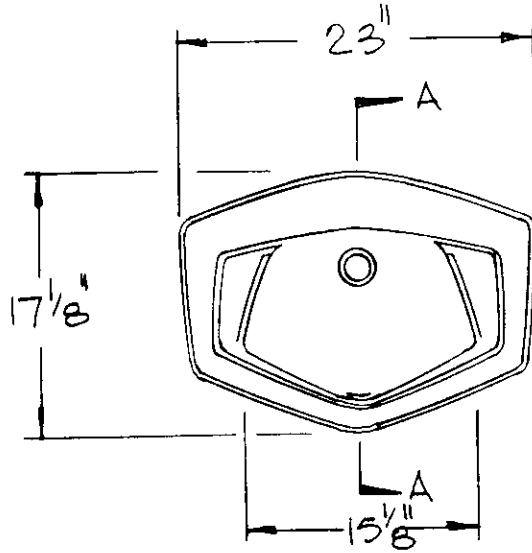

		SPEEDY PLUG		
	CATALOG No.	DESCRIPTION	LIST PRICE	
MALE	20091	102-16x19 OVAL		CAST WEIGHT
FEMALE	400918	FFL-102-OVAL		SCALE 1" = 1'0"
INSERT				DATE 5-13-92
NAME	16" X 19" DROP-IN BOWL		©1992	REF. B-PD-675

	CATALOG No.	DESCRIPTION	LIST PRICE
MALE	20084	102-FDL-12	
FEMALE	400838	FFO-FDL	
INSERT			
NAME	FLEUR-DE-LYS DROP-IN		

CAST WEIGHT
SCALE 1" = 1'0"
DATE 4-21-92
©1992 REF. B-PD-1374

ISSUED BY GRUBER SYSTEMS INC. 25636 AVE. STANFORD, VALENCIA, CA 91355
GRUBER SYSTEMS RESERVES THE RIGHT TO CHANGE THIS INFORMATION AT ANY TIME WITHOUT PRIOR NOTICE

	CATALOG No.	DESCRIPTION	LIST PRICE	
MALE	20088	102-DD DIAMOND		CAST WEIGHT SCALE 1" = 10" DATE 5-12-92
FEMALE	400888	FFL-102-DD		
INSERT				
NAME	"DIAMOND" DROP-IN BOWL			©1992 REF. B-PD-1194

ISSUED BY GRUBER SYSTEMS INC. 25636 AVE. STANFORD, VALENCIA, CA 91355
GRUBER SYSTEMS RESERVES THE RIGHT TO CHANGE THIS INFORMATION AT ANY TIME WITHOUT PRIOR NOTICE

		SPEEDY PLUG	
	CATALOG No.	DESCRIPTION	LIST PRICE
MALE	20094	102-LDD LITTLE DIAMOND	
FEMALE	400948	FFL-102-LDD	
INSERT			
NAME	"LITTLE DIAMOND" DROP IN BOWL		©1992
			CAST WEIGHT
			SCALE 1" = 1'0"
			DATE 5-12-92
			REF. B-PD-1192