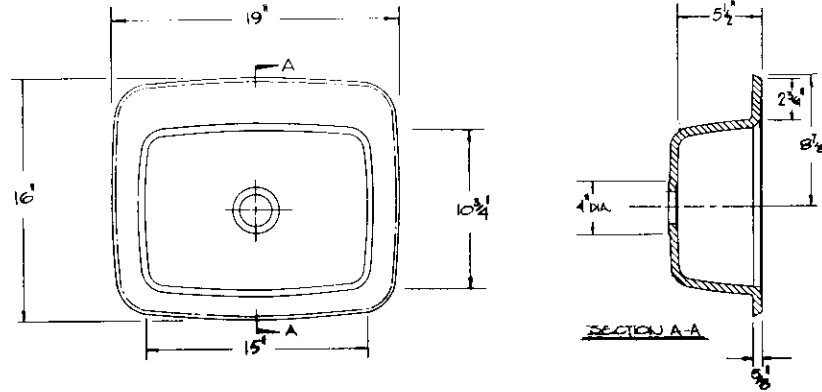

ISSUED BY GRUBER SYSTEMS INC. 25636 AVE. STANFORD, VALENCIA, CA 91355
GRUBER SYSTEMS RESERVES THE RIGHT TO CHANGE THIS INFORMATION AT ANY TIME WITHOUT PRIOR NOTICE

		SPEEDY PLUG			
		CATALOG No.	DESCRIPTION	LIST PRICE	
MALE	20097	102-19X16 BAR			CAST WEIGHT SCALE 1" = 1'0" DATE 5-12-92
FEMALE	400978	FFL-102 19X16 BAR			
INSERT					
NAME	19"X16" DROP-IN BAR BOWL			©1992	REF. B-PD-846