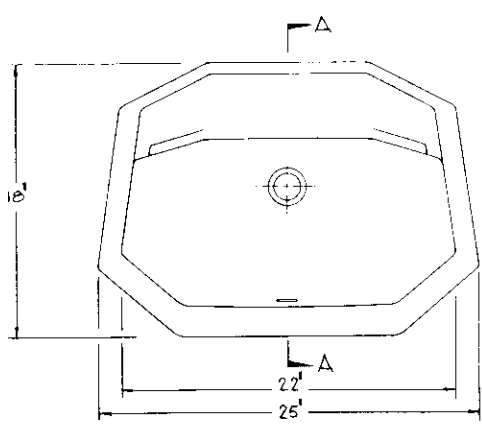

ISSUED BY GRUBER SYSTEMS INC. 25636 AVE. STANFORD, VALENCIA, CA 91355
GRUBER SYSTEMS RESERVES THE RIGHT TO CHANGE THIS INFORMATION AT ANY TIME WITHOUT PRIOR NOTICE

	013048	SPEEDY PLUG	
	CATALOG No.	DESCRIPTION	LIST PRICE
MALE	20002	102-AA	
FEMALE	400028	FFL-102-AA	
INSERT			
NAME	"TOPAZ" DROP-IN BOWL		©1992
			CAST WEIGHT
			SCALE 1" = 1'0"
			DATE 5-13-92
			REF. B-PD-839