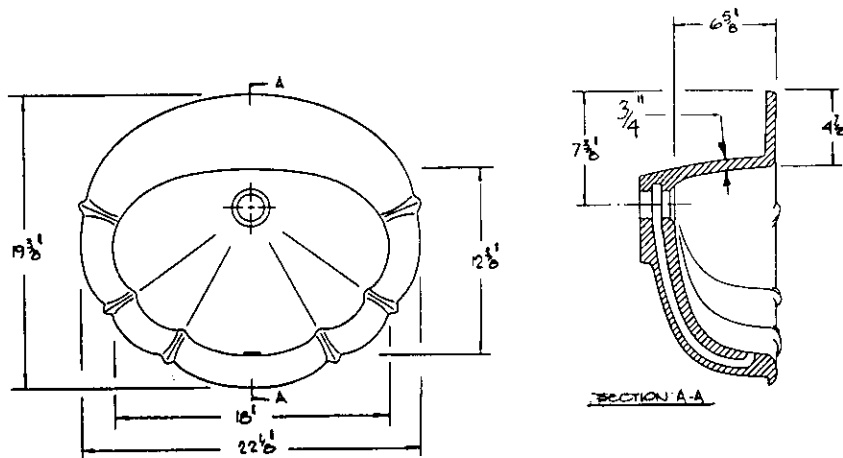

ISSUED BY GRUBER SYSTEMS INC. 25636 AVE. STANFORD, VALENCIA, CA 91355
GRUBER SYSTEMS RESERVES THE RIGHT TO CHANGE THIS INFORMATION AT ANY TIME WITHOUT PRIOR NOTICE

MODULAR VANITIES	
CATALOG NO.	DESCRIPTION
20555	110-FDL-31
20558	110-FDL-37
20561	110-FDL-43
20556	110-FDL-49
20557	110-FDL-61
20562	110-FDL-61-DB30
20559	110-FDL-120
20560	110-FDL-120-DB-30

	CATALOG No.	DESCRIPTION	LIST PRICE
MALE	20084	102-FDL-12	
FEMALE	400838	FFO-FDL	
INSERT			
NAME	FLEUR-DE-LYS DROP-IN		

CAST WEIGHT
SCALE 1" = 1'0"
DATE 4-21-92
©1992 REF. B-PD-1374