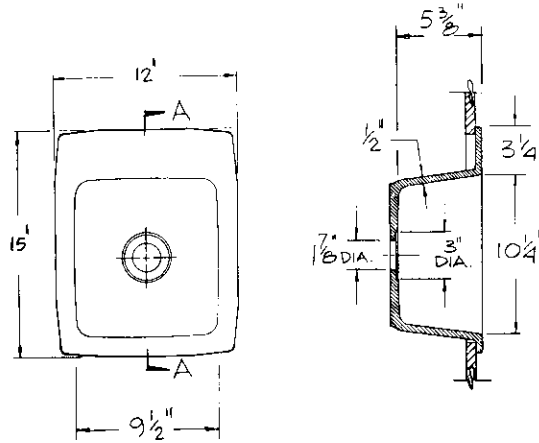

ISSUED BY GRUBER SYSTEMS INC. 25636 AVE. STANFORD, VALENCIA, CA 91355
GRUBER SYSTEMS RESERVES THE RIGHT TO CHANGE THIS INFORMATION AT ANY TIME WITHOUT PRIOR NOTICE

	013050	SPEEDY PLUG	
	CATALOG No.	DESCRIPTION	LIST PRICE
MALE	20101	102-15"X12" BAR	
FEMALE	40101B	FFL-102-15"X12" BAR	
INSERT			
NAME	DROP-IN BAR BOWL 15"X12"		©1992
			CAST WEIGHT
			SCALE 1"=1'0"
			DATE 5-12-92
			REF. B-PD-1032