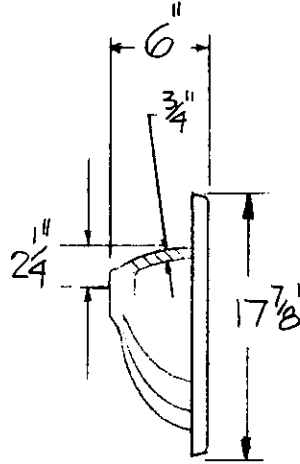

		SPEEDY PLUG		
	CATALOG No.	DESCRIPTION	LIST PRICE	
MALE	20091	102-16x19 OVAL		CAST WEIGHT
FEMALE	400918	FFL-102-OVAL		SCALE 1" = 1'0"
INSERT				DATE 5-13-92
NAME	16" X 19" DROP-IN BOWL		©1992	REF. B-PD-675

ISSUED BY GRUBER SYSTEMS INC. 25636 AVE. STANFORD, VALENCIA, CA 91355
GRUBER SYSTEMS RESERVES THE RIGHT TO CHANGE THIS INFORMATION AT ANY TIME WITHOUT PRIOR NOTICE

	CATALOG No.	DESCRIPTION	LIST PRICE	
MALE	20098	102-19" ROUND W/S.D.		CAST WEIGHT SCALE 1" = 10" DATE 5-13-92
FEMALE	400988	FFL-102- ROUND		
INSERT				
NAME	19" ROUND DROP-IN BOWL WITH SOAP DISHES		©1992	REF. B-PD-888

25636 AVE. STANFORD, VALENCIA, CA 91355

ISSUED BY GRUBER SYSTEMS INC.

GRUBER SYSTEMS RESERVES THE RIGHT TO CHANGE THIS INFORMATION AT ANY TIME WITHOUT PRIOR NOTICE

	CATALOG No.	DESCRIPTION	LIST PRICE	
MALE	20086	102-AQ		CAST WEIGHT SCALE 1" = 1'0" DATE 5-13-92
FEMALE	400868	FFL-102-AQ		
INSERT				
NAME	"AQUARIUS" DROP-IN BOWL			©1992 REF. B-PD-1098

ISSUED BY GRUBER SYSTEMS INC. 25636 AVE. STANFORD, VALENCIA, CA 91355
GRUBER SYSTEMS RESERVES THE RIGHT TO CHANGE THIS INFORMATION AT ANY TIME WITHOUT PRIOR NOTICE

	CATALOG No.	DESCRIPTION	LIST PRICE	
		SPEEDY PLUG		
MALE	20089	102 - OMNI		CAST WEIGHT SCALE 1" = 1'0" DATE 5-13-92
FEMALE	400898	FFL - 102 - OMNI		
INSERT				
NAME	"OMNI" DROP-IN BOWL		©1992	REF. B-PD-1066