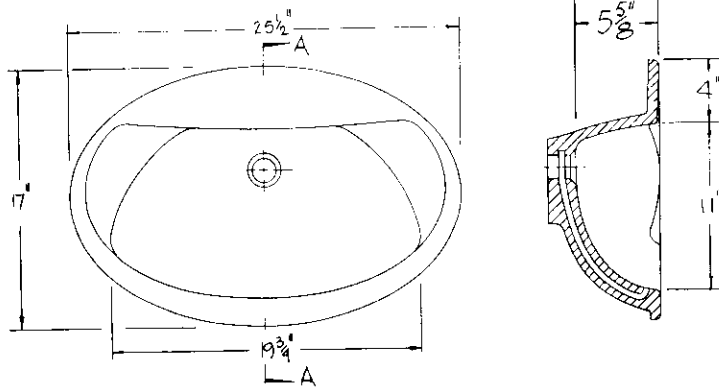

ISSUED BY GRUBER SYSTEMS INC. 25636 AVE. STANFORD, VALENCIA, CA 91355
GRUBER SYSTEMS RESERVES THE RIGHT TO CHANGE THIS INFORMATION AT ANY TIME WITHOUT PRIOR NOTICE

	CATALOG No.	DESCRIPTION	LIST PRICE	
		SPEEDY PLUG		
MALE	20102	102 - MINI PEARL		CAST WEIGHT SCALE 1" = 1'0" DATE 5-12-92
FEMALE	401028	FFL-102 - MINI PEARL		
INSERT				
NAME	"MINI-PEARL" DROP-IN BOWL			©1992 REF. B-PD-1094