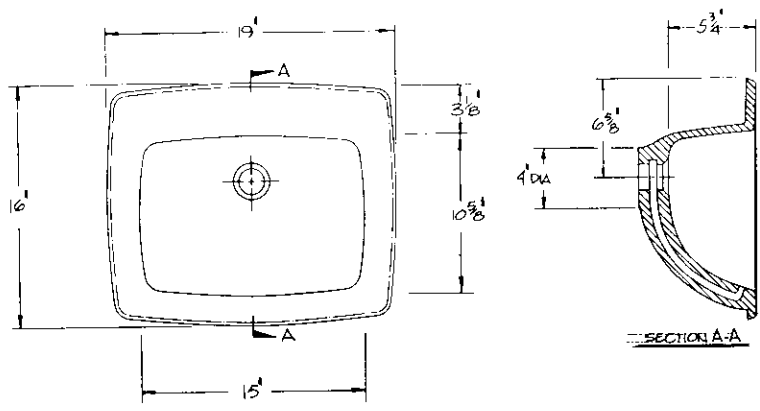

ISSUED BY GRUBER SYSTEMS INC. 25636 AVE. STANFORD, VALENCIA, CA 91355
GRUBER SYSTEMS RESERVES THE RIGHT TO CHANGE THIS INFORMATION AT ANY TIME WITHOUT PRIOR NOTICE

	CATALOG No.	DESCRIPTION	LIST PRICE	
MALE	20093	102-16x19 RECT.		CAST WEIGHT SCALE 1" = 1'0" DATE 5-12-92
FEMALE	400938	FFL-102		
INSERT				
NAME	16" x 19" RECT. DROP-IN BOWL		©1992	REF. B-PD-751