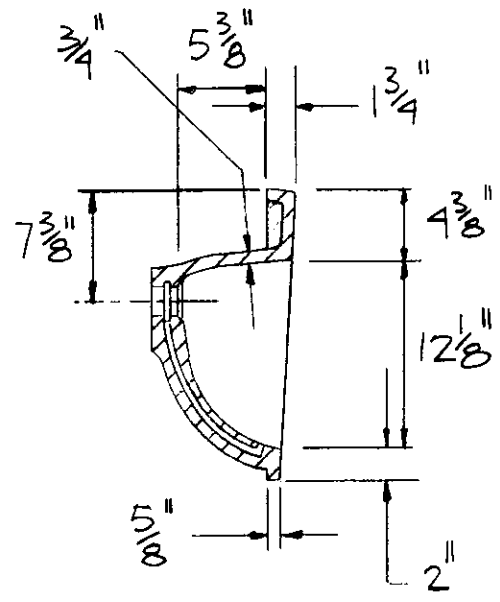

25636 AVE. STANFORD, VALENCIA, CA 91355

ISSUED BY GRUBER SYSTEMS INC.

GRUBER SYSTEMS RESERVES THE RIGHT TO CHANGE THIS INFORMATION AT ANY TIME WITHOUT PRIOR NOTICE

	CATALOG No.	DESCRIPTION	LIST PRICE	
MALE	20086	102-AQ		CAST WEIGHT SCALE 1" = 1'0" DATE 5-13-92
FEMALE	400868	FFL-102-AQ		
INSERT				
NAME	"AQUARIUS" DROP-IN BOWL			©1992 REF. B-PD-1098